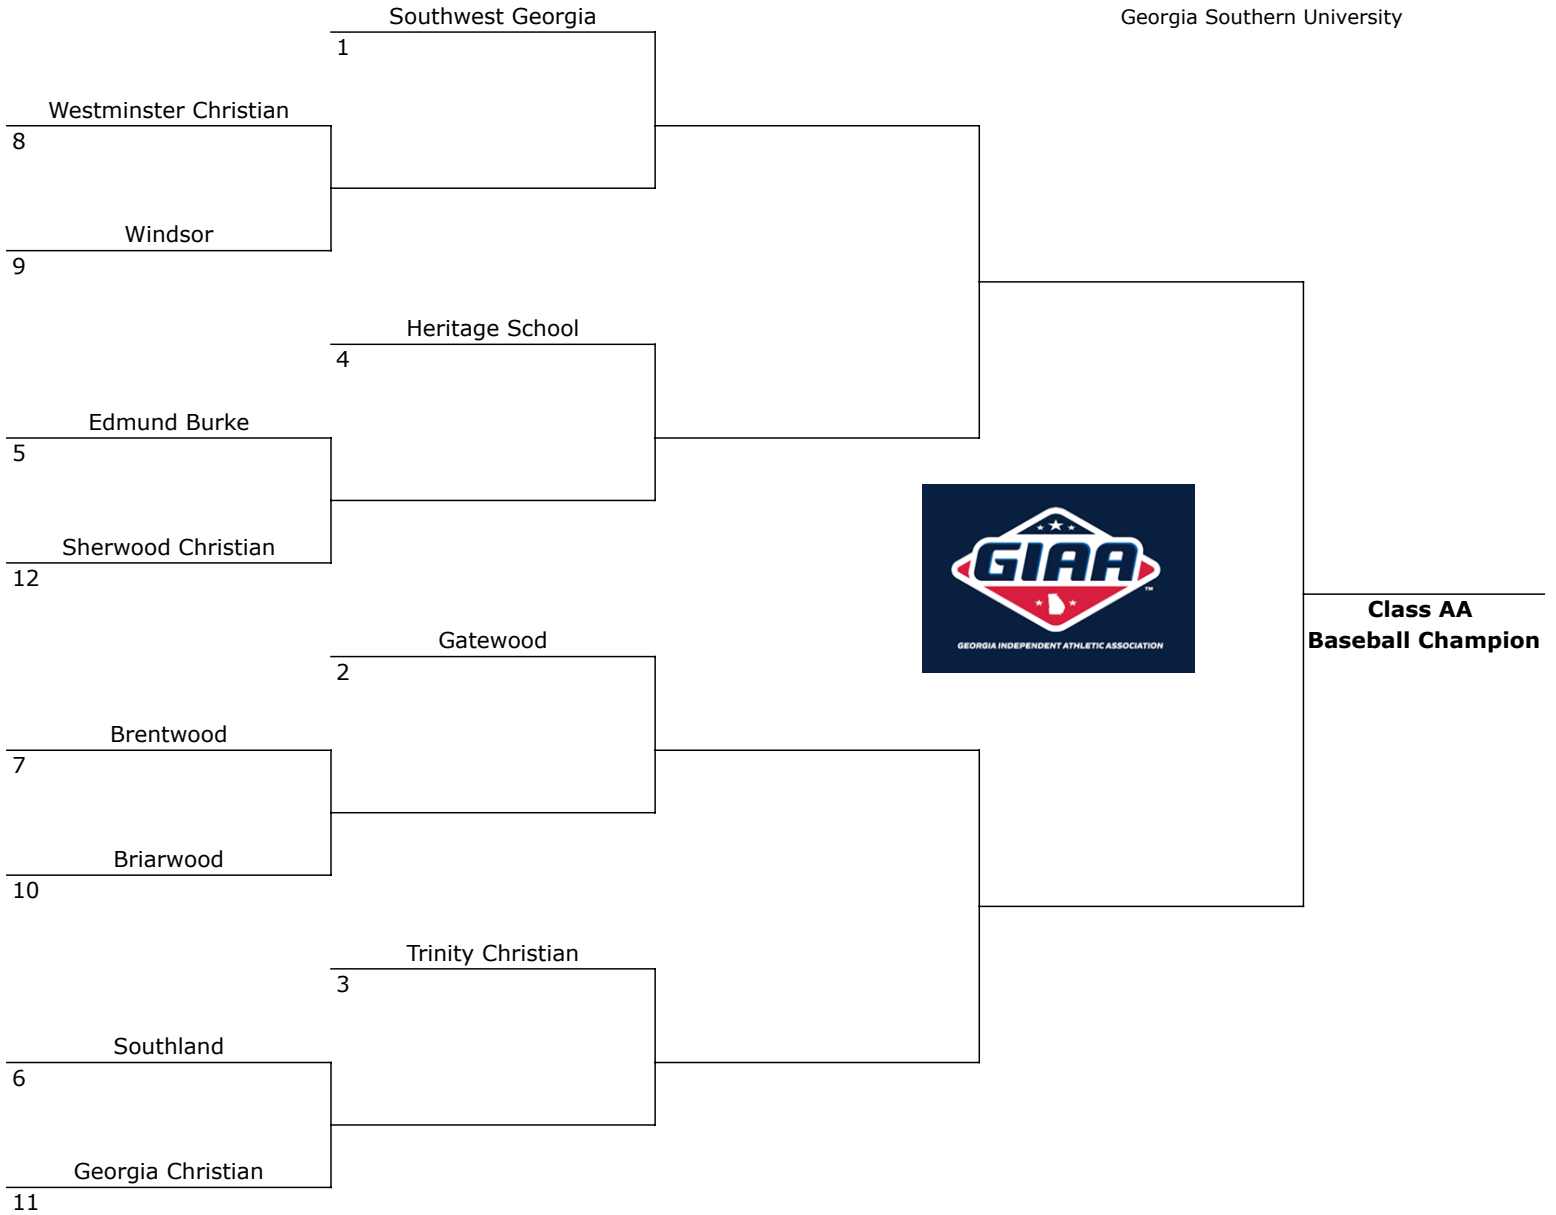

HIGHER SEED IS HOME TEAM

2026 GIAA STATE BASEBALL

Class AA

Fri & Sat, May 8 & 9, 2026
at Higher Seed

Fri & Sat, May 15 & 16, 2026
at Higher Seed

Fri & Sat, May 22 & 23, 2026
at Higher Seed

Thur-Sat, May 28-30, 2026
Georgia Southern University