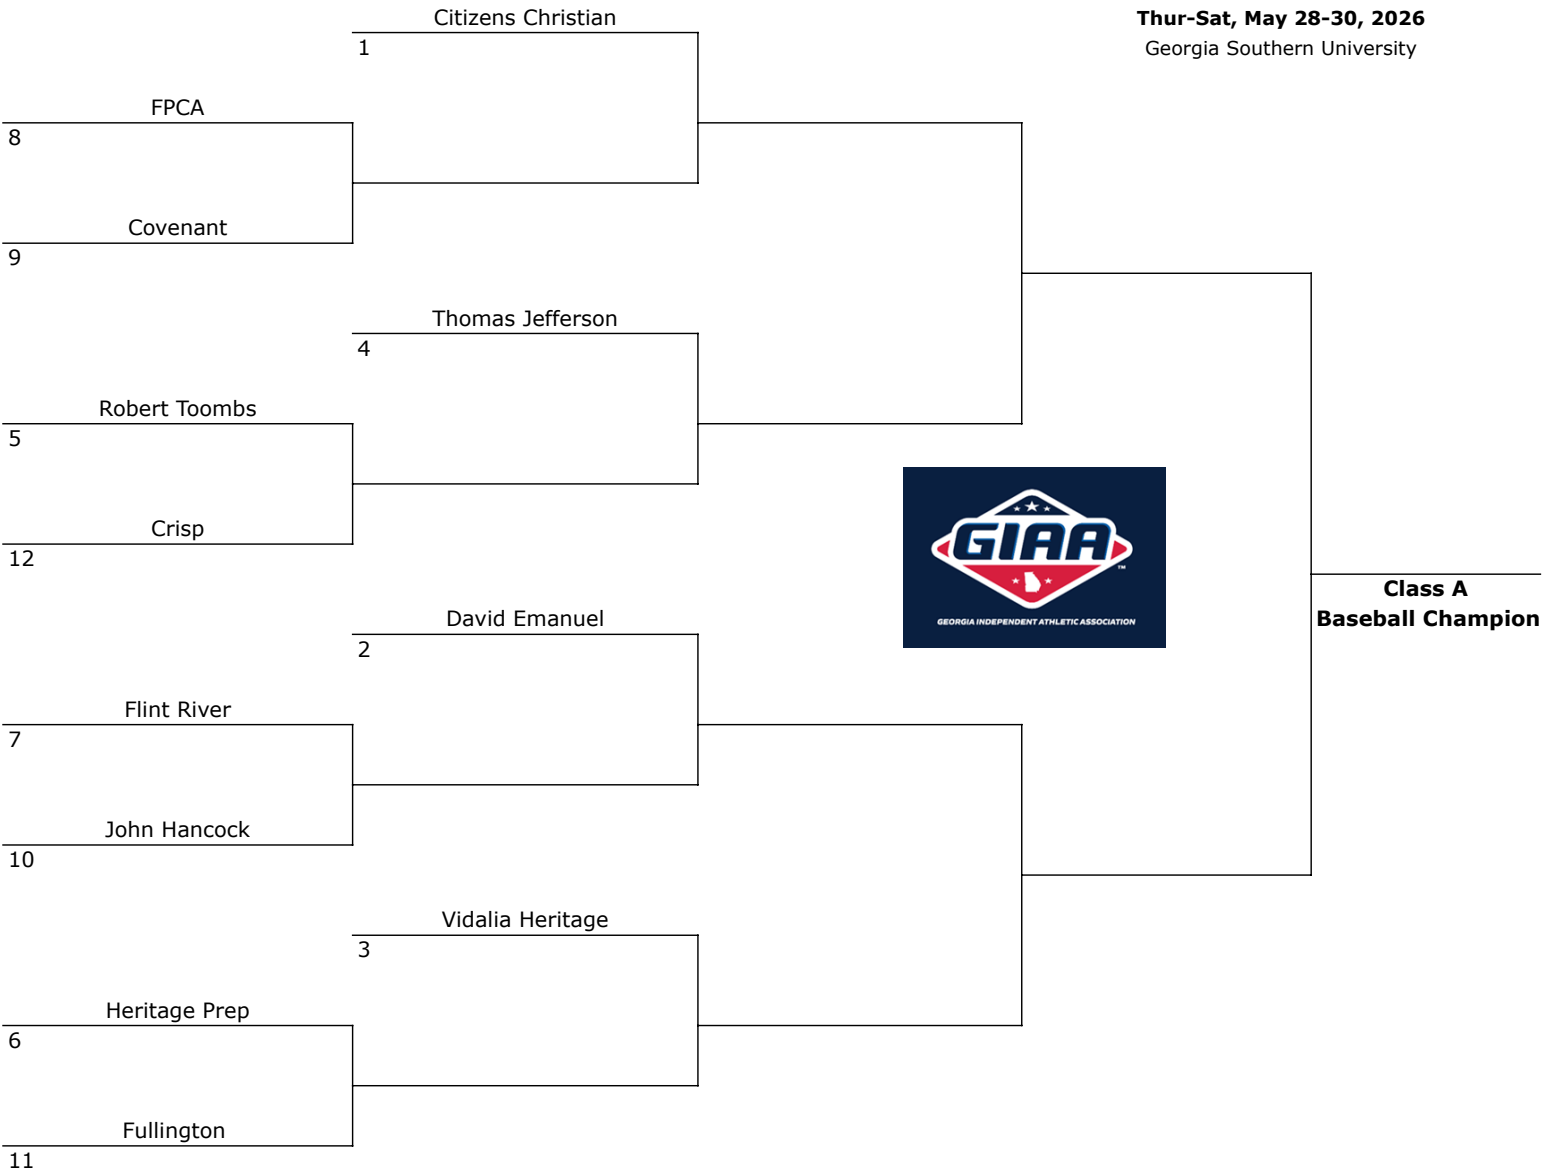

2026 GIAA STATE BASEBALL Class A

Fri & Sat, May 8 & 9, 2026
at Higher Seed

Fri & Sat, May 15 & 16, 2026
at Higher Seed

Fri & Sat, May 22 & 23, 2026
at Higher Seed

Thur-Sat, May 28-30, 2026
Georgia Southern University